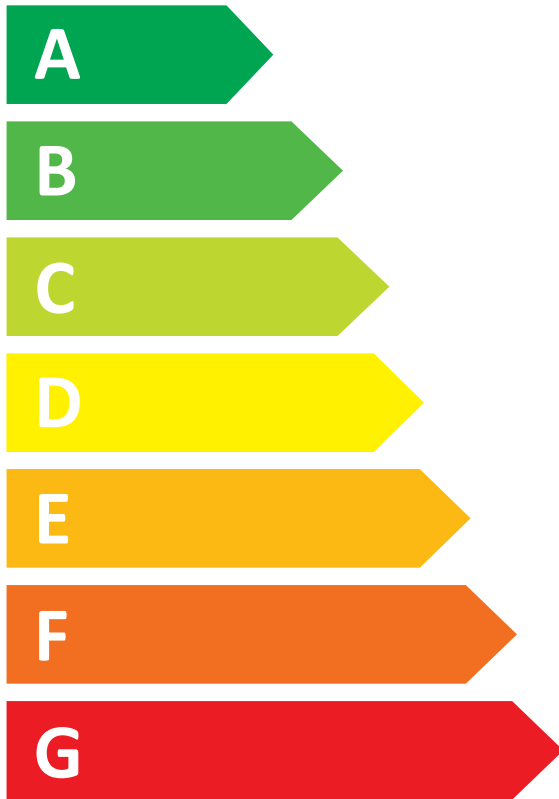

ENERG

Juro-Pro

ProCycle WM12WA

A

54 kWh /

12,0 kg

4:00

50 L